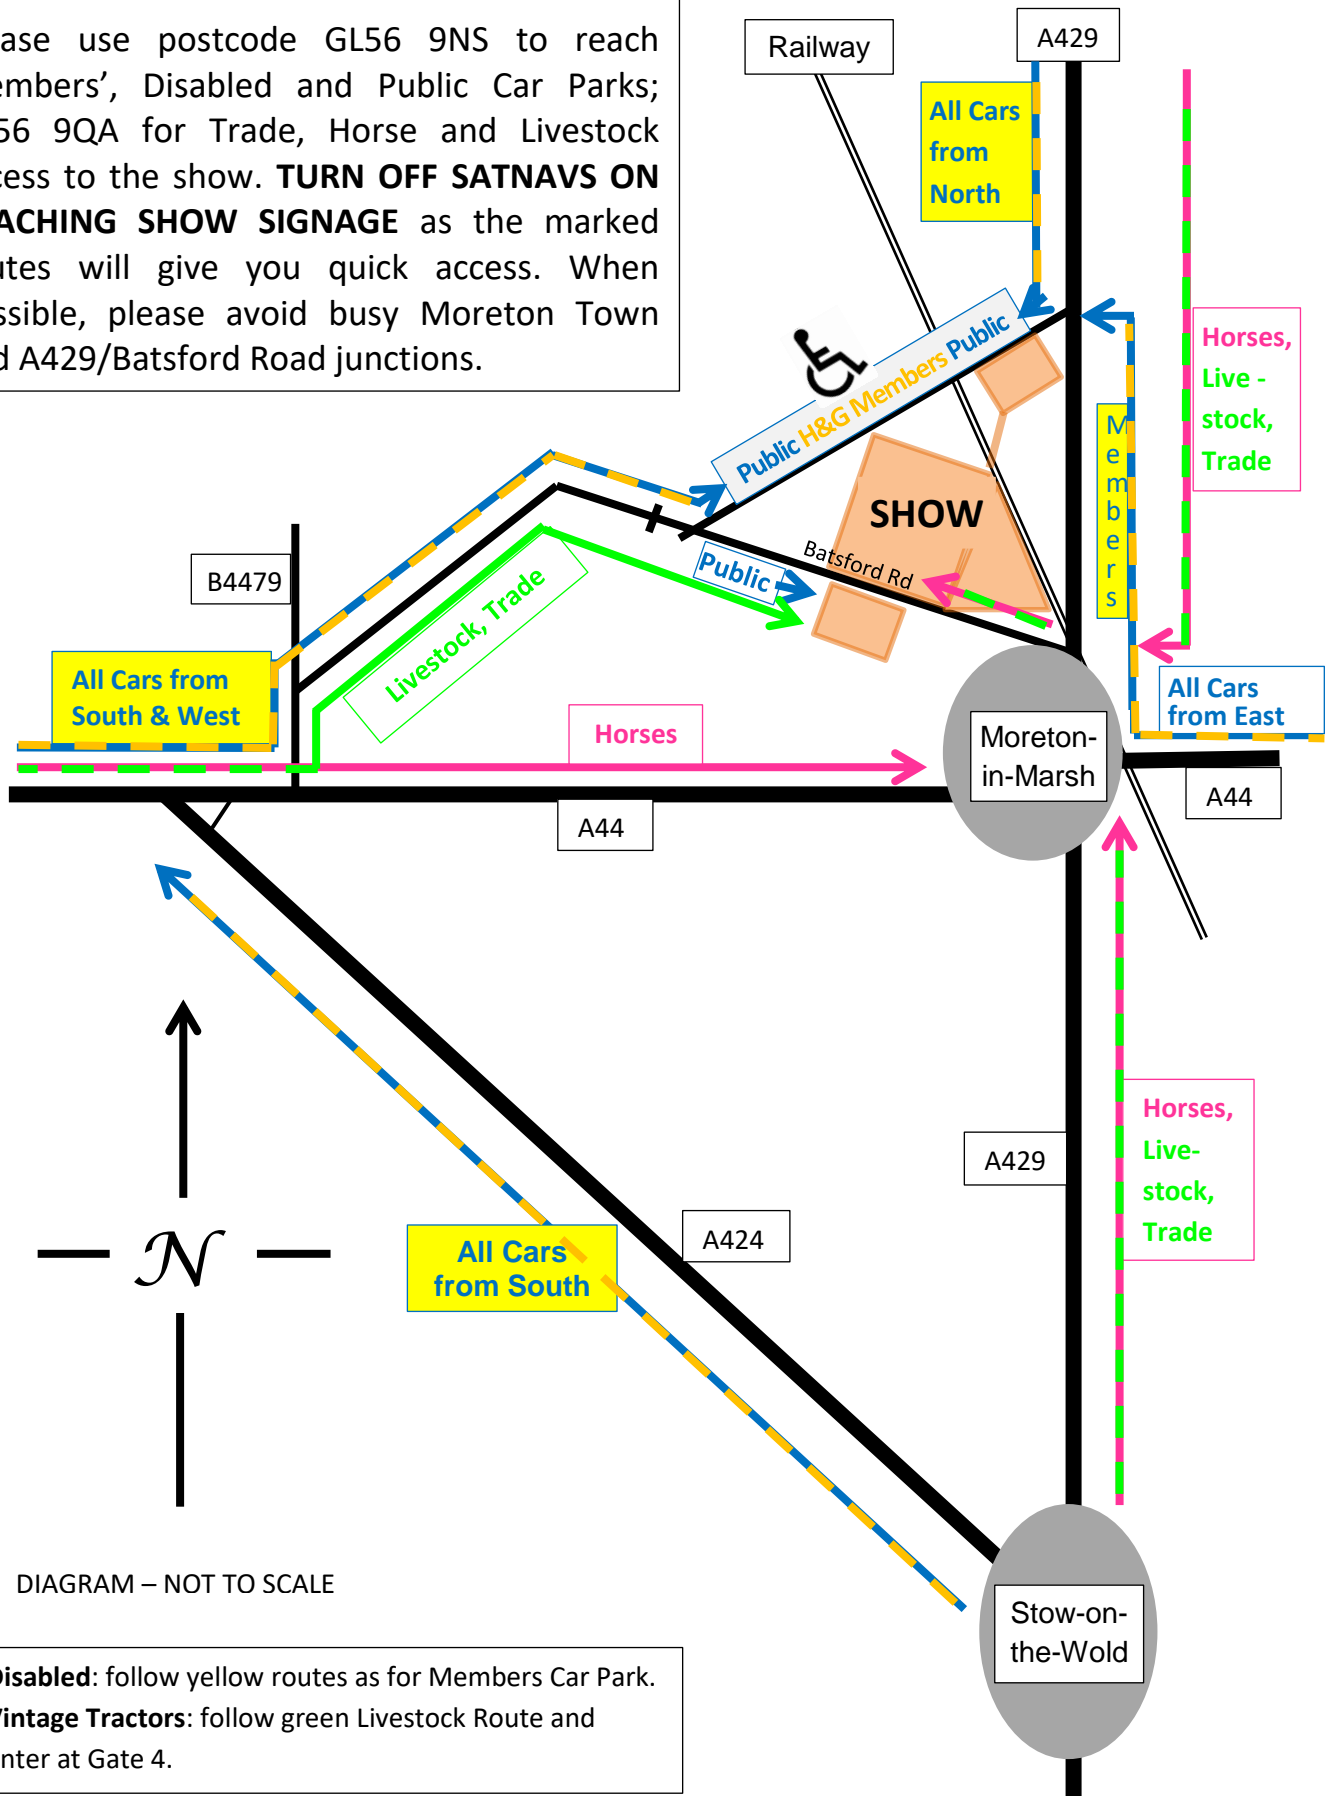

LOCAL ROUTES TO MORETON SHOW

Please use postcode GL56 9NS to reach Members', Disabled and Public Car Parks; GL56 9QA for Trade, Horse and Livestock access to the show. **TURN OFF SATNAVS ON REACHING SHOW SIGNAGE** as the marked routes will give you quick access. When possible, please avoid busy Moreton Town and A429/Batsford Road junctions.

DIAGRAM – NOT TO SCALE

Disabled: follow yellow routes as for Members Car Park.
Vintage Tractors: follow green Livestock Route and enter at Gate 4.